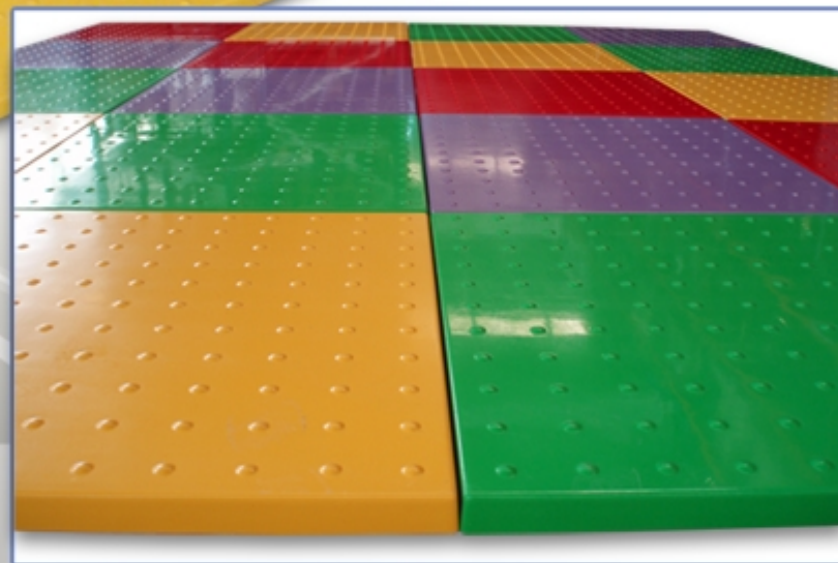

Premium Kiddie and family Rides

FALGAS

Amusement Rides

Múltiples formatos
Multiple formats

Resina de Polyester.
Acabado GelCoat.
Grabado antideslizante.
Gran resistencia y durabilidad.
Interior y exterior.

Polyester resin.
GelCoat finish.
Anti slip engraving.
Lasting durability.
Indoor and outdoor.

1 m

1 m

kid's corner plataforma modular 1x1x0.05m 40x40x2inch

Premium Kiddie and family Rides