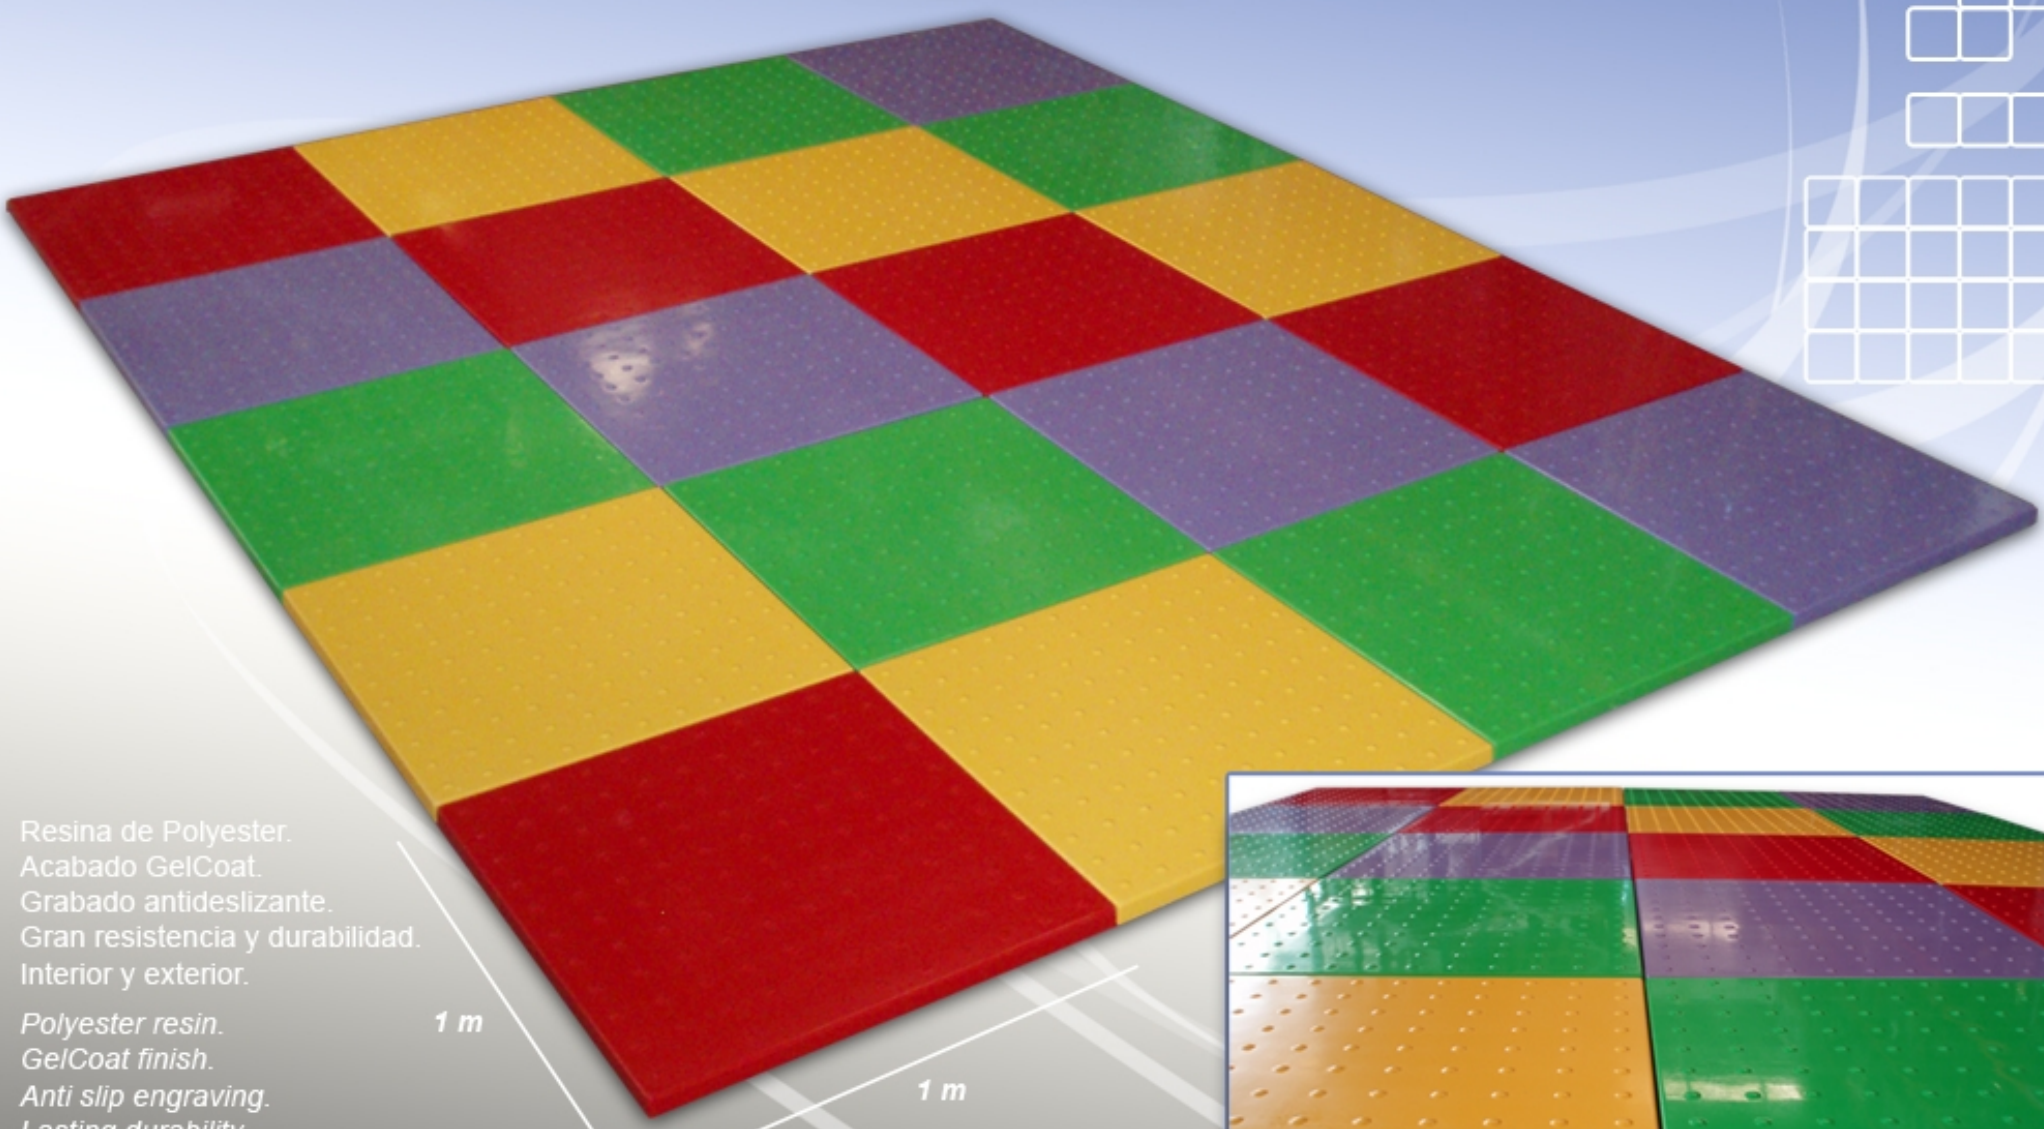

Premium Kiddie and family Rides

FALGAS

Amusement Rides

Múltiples formatos
Multiple formats

Resina de Polyester.
Acabado GelCoat.
Grabado antideslizante.
Gran resistencia y durabilidad.
Interior y exterior.

Polyester resin.
GelCoat finish.
Anti slip engraving.
Lasting durability.
Indoor and outdoor.

1 m

1 m

kid's corner plataforma modular 1x1x0.05m 40x40x2inch

Premium Kiddie and family Rides